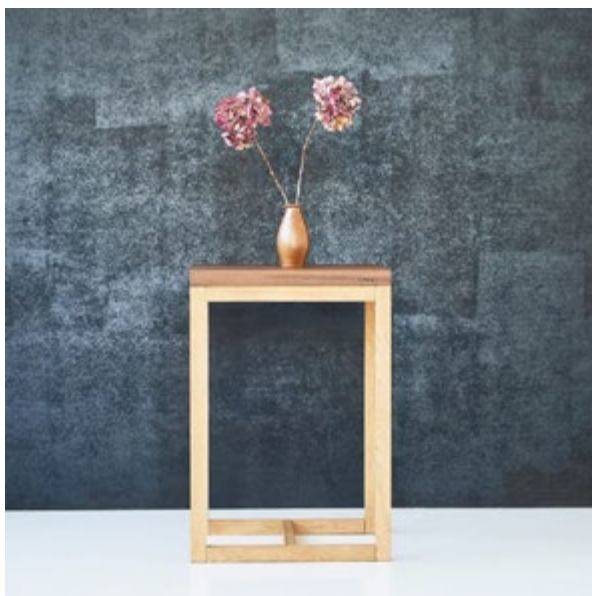

Simple shape, light form.

Colors of wood:

- bleached oak
- natural oak
- brown oak
- dark brown oak
- walnut color oak
- black oak

Coffee table SM015

H 60 cm/W 40x40 cm

Wood Type: Oak
Base colour: Natural
Finish: Oil
Options: Colour/Varnish
Tabletop thickness: 4 cm