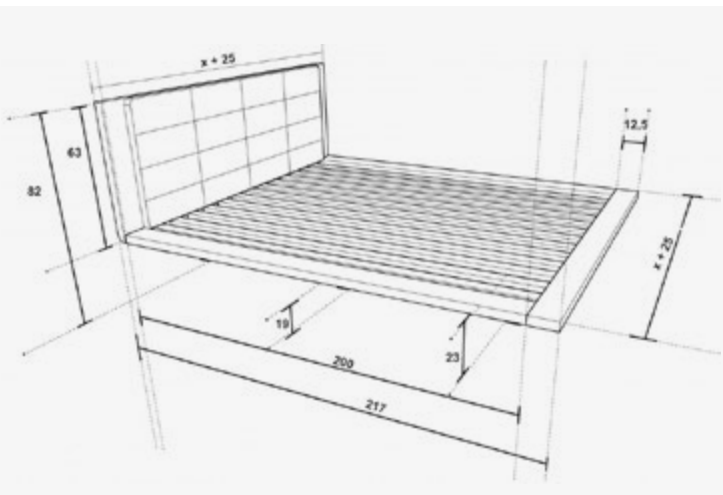

Simply wood bed - functional, solid and stylish.

Wooden bed DQ030

H 86 cm/L 209 cm/W 120-200 cm

Wood Type: Oak
Base colour: Natural
Finish: Oil
Options: Colour/Varnish/Wood/ Bedding Container

Made of oak wood, natural oil finish.