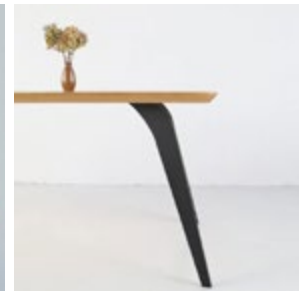

Dining table SM002

H 76 cm/W 90 -100 cm//L 140-240 cm

Wood Type: Oak

Base colour: Natural

Finish: Oil

Options: Colour/Varnish

Edges: Straight/Rounded/ Beveled

Tabletop thickness: 4 cm

Characteristic shape of legs, adjusting the edge style