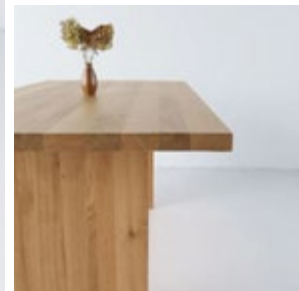

Dining table SM038

H 76 cm/W 90 -100 cm//L 140-240 cm

Wood Type: Oak

Base colour: Natural

Finish: Oil

Options: Colour/Varnish

Edges: Straight/Rounded/ Beveled

Tabletop thickness: 4 cm

**Rustic look,
massive form,
solid workmanship.**