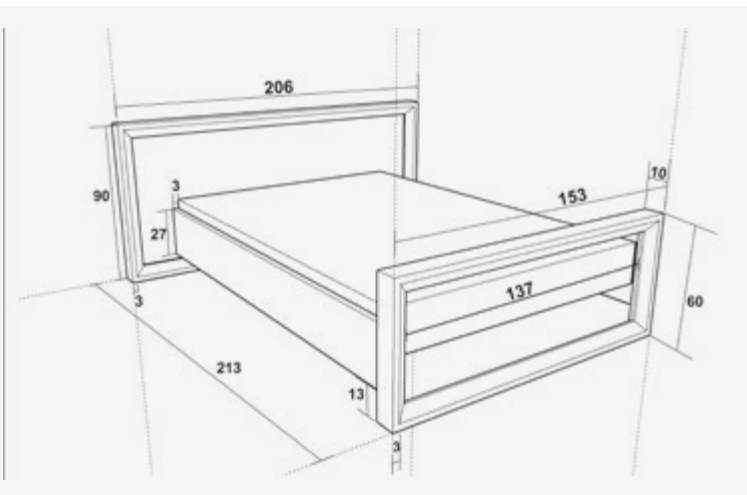

Old tradition, modern workmanship, back to the roots.