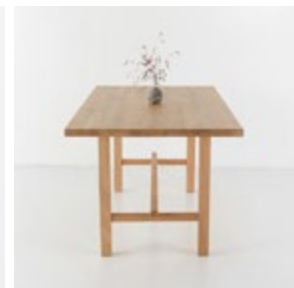

H 76 cm/W 90 -100 cm//L 140-240 cm

Wood Type: Oak

Base colour: Natural

Finish: Oil

Options: Colour/Varnish

Edges: Straight/Rounded/ Beveled

Tabletop thickness: 4 cm

Rustic look, simple form.