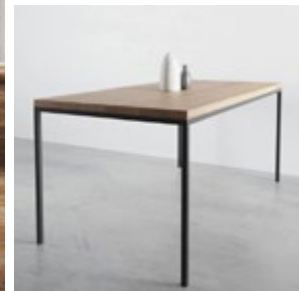

Dining table SM027

H 76 cm/W 90 -100 cm//L 140-240 cm

Wood Type: Oak

Base colour: Natural

Finish: Oil

Options: Colour/Varnish

Edges: Straight/Rounded/ Beveled

Tabletop thickness: 4 cm

Modern form, minimal look.