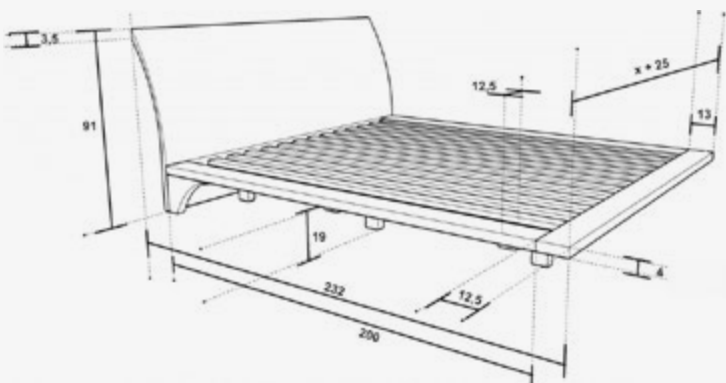

**Arched form, lightness
and precision
of workmanship.**