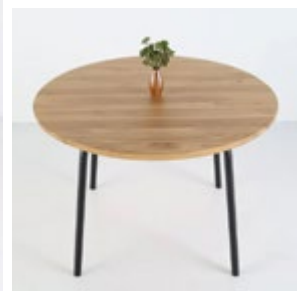

H 76 cm/W 110/120/130/140 cm

Wood Type: Oak

Base colour: Natural

Finish: Oil

Options: Colour/Varnish

Edges: Straight/Rounded/ Beveled

Tabletop thickness: 4 cm

Modern form, minimal look.