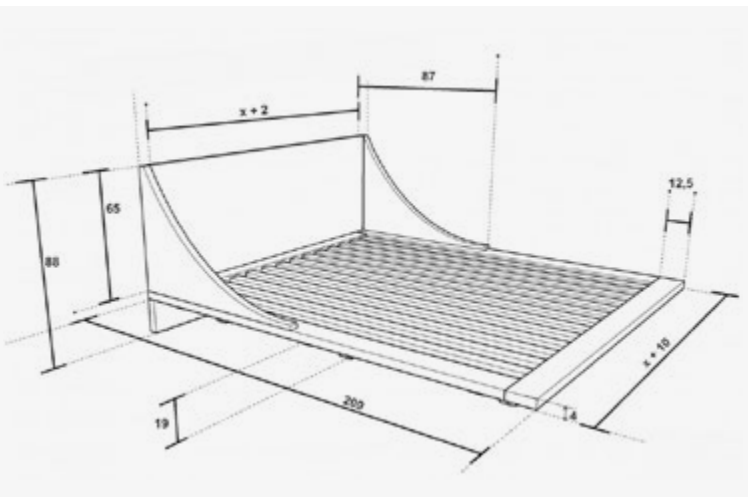

Stylish finish and details, unique appearance.