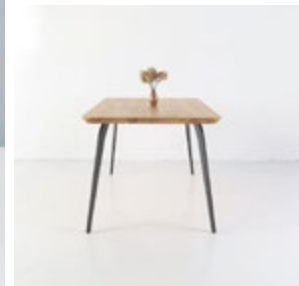

Dining table SM002

H 76 cm/W 90 -100 cm//L 140-240 cm

Wood Type: Oak

Base colour: Natural

Finish: Oil

Options: Colour/Varnish

Edges: Straight/Rounded/ Beveled

Tabletop thickness: 4 cm

Characteristic shape of legs, adjusting the edge style