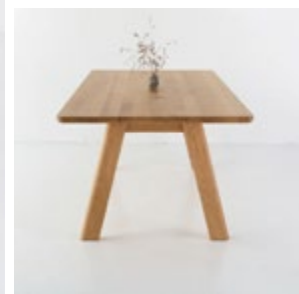

Dining table SM040

H 76 cm/W 90 -100 cm//L 140-250 cm

Wood Type: Oak

Base colour: Natural

Finish: Oil

Options: Colour/Varnish

Edges: Straight/Rounded/ Beveled

Tabletop thickness: 4 cm

Modern form rounded shapes.