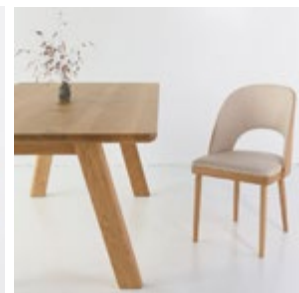

Dining table SM040

H 76 cm/W 90 -100 cm//L 140-250 cm

Wood Type: Oak

Base colour: Natural

Finish: Oil

Options: Colour/Varnish

Edges: Straight/Rounded/ Beveled

Tabletop thickness: 4 cm

Modern form rounded shapes.