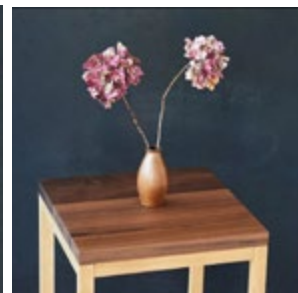

Simple shape, light form.

Colors of wood:

- bleached oak
- natural oak
- brown oak
- dark brown oak
- walnut color oak
- black oak

Coffee table SM015

H 60 cm/W 40x40 cm

Wood Type: Oak
Base colour: Natural
Finish: Oil
Options: Colour/Varnish
Tabletop thickness: 4 cm