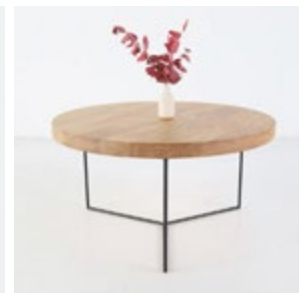

Coffee table SM036

H 37/45 cm/W 50/60/70/80/90 cm

Wood Type: Oak
Base colour: Natural
Finish: Oil
Options: Colour/Varnish
Tabletop thickness: 4 cm

Simple shape, light form.