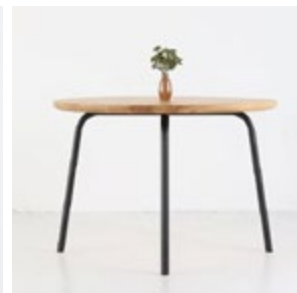

Edges: Straight/Rounded/ Beveled

Tabletop thickness: 4 cm

Industrial look, modern form.

Colors of wood:

- bleached oak
- natural oak
- brown oak
- dark brown oak
- walnut color oak
- black oak

Round table SM045

H 76 cm/W 110/120/130/140 cm

Wood Type: Oak

Base colour: Natural

Finish: Oil

Options: Colour/Varnish

Edges: Straight/Rounded/ Beveled

Tabletop thickness: 4 cm

Modern form, minimal look.