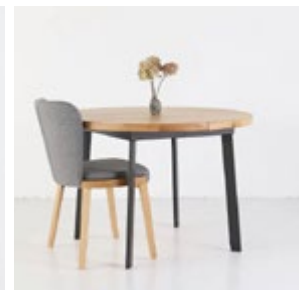

Round table SM044

H 76 cm/W 110 cm

Wood Type: Oak

Base colour: Natural

Finish: Oil

Options: Colour/Varnish

Edges: Straight/Rounded/ Beveled

Tabletop thickness: 4 cm

Industrial look, modern form.