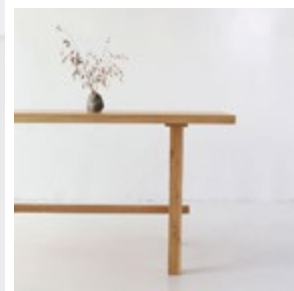

H 76 cm/W 90 -100 cm//L 140-240 cm

Wood Type: Oak

Base colour: Natural

Finish: Oil

Options: Colour/Varnish

Edges: Straight/Rounded/ Beveled

Tabletop thickness: 4 cm

Rustic look, simple form.