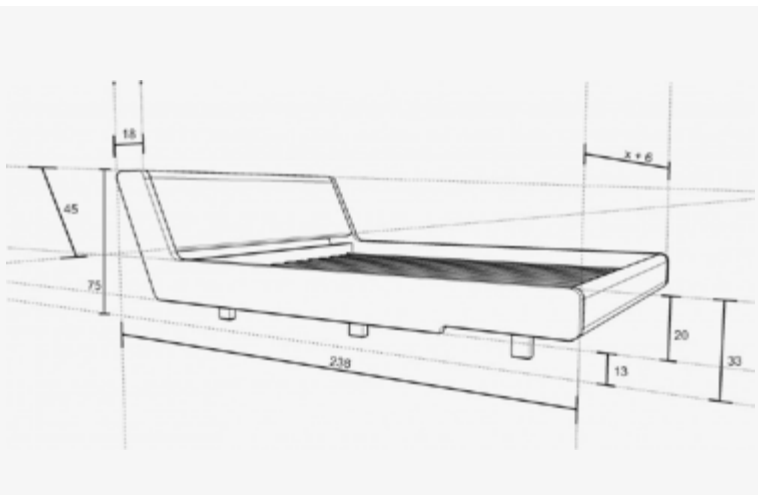

The natural beauty
of wood, solid form,
unique appearance.