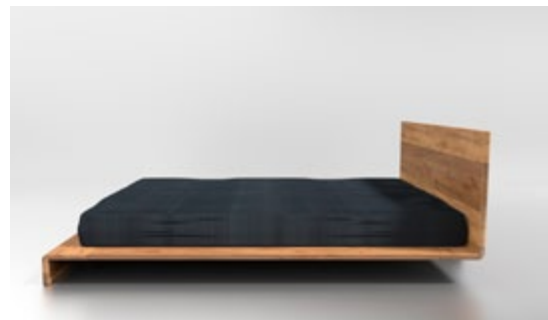

The highest quality
of craftsmanship,
polish design.