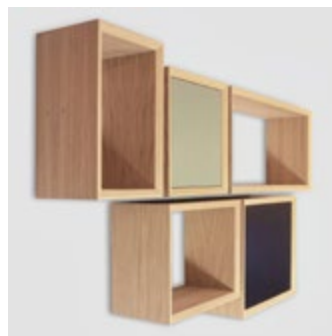

Chest of drawers DF027

H 67 cm/W 44 cm / L 120 cm

Wood Type: Oak veneer
Base colour: Natural
Finish: Oil
Options: Colour/Varnish/Wood

Shelves DF028

H 35 cm/W 25 cm / L 35 cm

Wood Type: Oak veneer
Base colour: Natural
Finish: Oil
Options: Colour/Varnish/Wood