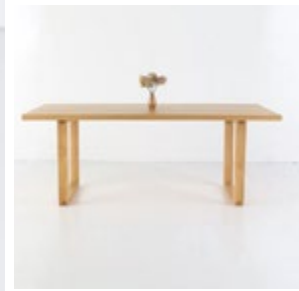

Dining table SM005

H 76 cm/W 90 -100 cm//L 140-240 cm

Wood Type: Oak
Base colour: Natural
Finish: Oil
Options: Colour/Varnish/ Wooden or metal legs
Edges: Straight/Rounded/ Beveled
Tabletop thickness: 4 cm

**Classic shape,
simple form,
precision
of workmanship.**