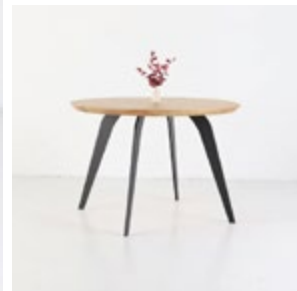

Round table SM047

H 76 cm/W 110/120/130/140 cm

Wood Type: Oak
Base colour: Natural
Finish: Oil
Options: Colour/Varnish
Edges: Straight/Rounded/ Beveled
Tabletop thickness: 4 cm

Modern form, minimal look.