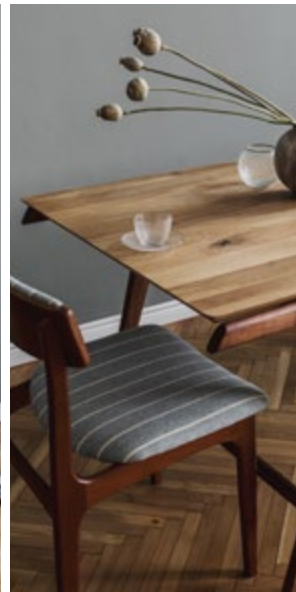

**Stylish design,
return to the past,
new performance.**

Colors of wood:

- natural oak
- mist oak
- pure oak
- dark oak
- black oak

Dining table IW007

H 77 cm/W 90/100 cm/ L 160-240 cm

Wood Type: Oak

Base colour: Natural