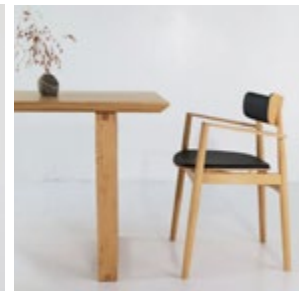

Dining table SM004

H 76 cm/W 90 -100 cm//L 140-200 cm

Wood Type: Oak
Base colour: Natural
Finish: Oil
Options: Colour/Varnish/ Wooden or metal legs
Edges: Straight/Rounded/ Beveled
Tabletop thickness: 4 cm

**Modern shape
attention to detail,
closed form.**