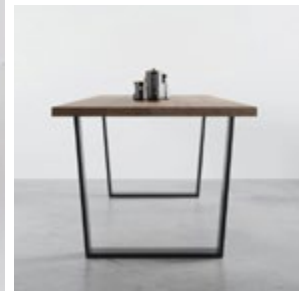

Dining table SM004

H 76 cm/W 90 -100 cm//L 140-200 cm

Wood Type: Oak
Base colour: Natural
Finish: Oil
Options: Colour/Varnish/ Wooden or metal legs
Edges: Straight/Rounded/ Beveled
Tabletop thickness: 4 cm

**Modern shape
attention to detail,
closed form.**