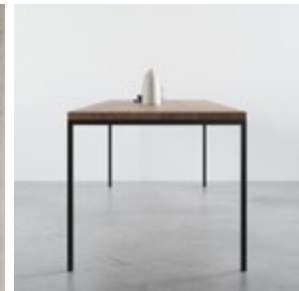

Edges: Straight/Rounded/ Beveled

Tabletop thickness: 4 cm

Modern form, minimal look.

Colors of wood:

- bleached oak
- natural oak
- brown oak
- dark brown oak
- walnut color oak
- black oak

Round table SM039