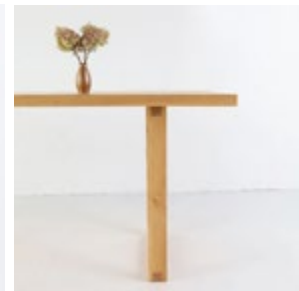

Dining table SM005

H 76 cm/W 90 -100 cm//L 140-240 cm

Wood Type: Oak
Base colour: Natural
Finish: Oil
Options: Colour/Varnish/ Wooden or metal legs
Edges: Straight/Rounded/ Beveled
Tabletop thickness: 4 cm

**Classic shape,
simple form,
precision
of workmanship.**