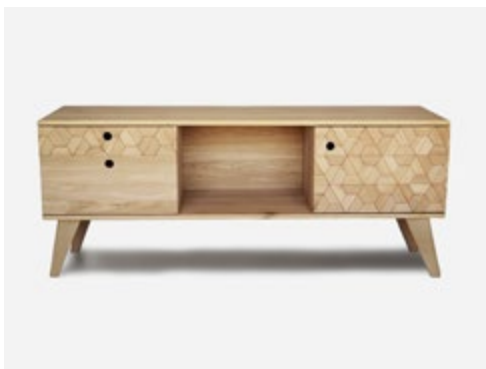

Chest of drawers DF002

H 60 cm/W 40 cm/ L 153 cm

Wood Type: Oak veneer
Base colour: Natural
Finish: Oil
Options: Colour/Varnish/Wood