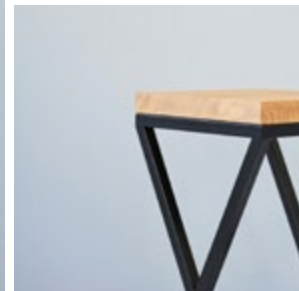

Barstool SM016

H 65 cm/W 35x35 cm

Wood Type: Oak

Base colour: Natural

Finish: Oil

Options: Colour/Varnish

Tabletop thickness: 4 cm

Metal base, industrial look.