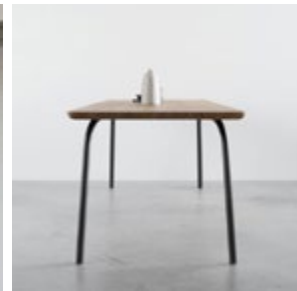

Wood Type: Oak

Base colour: Natural

Finish: Oil

Options: Colour/Varnish

Edges: Straight/Rounded/ Beveled

Tabletop thickness: 4 cm

Modern form, minimal look.

Colors of wood: