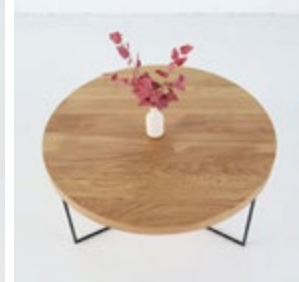

Coffee table SM036

H 37/45 cm/W 50/60/70/80/90 cm

Wood Type: Oak
Base colour: Natural
Finish: Oil
Options: Colour/Varnish
Tabletop thickness: 4 cm

Simple shape, light form.