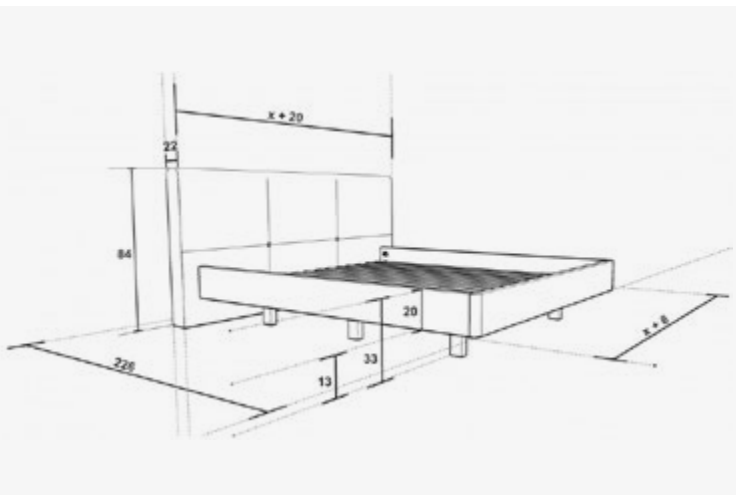

The natural beauty of wood, solid form, soft headboard.