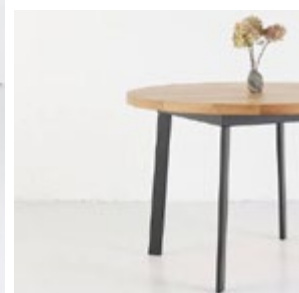

Edges: Straight/Rounded/ Beveled

Tabletop thickness: 4 cm

Industrial look, modern form.

Colors of wood:

- bleached oak
- natural oak
- brown oak
- dark brown oak
- walnut color oak
- black oak

Round table SM045