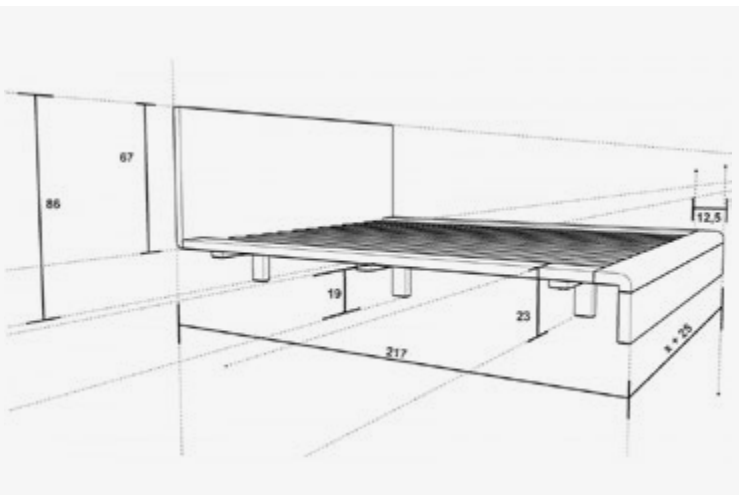

The highest quality
of craftsmanship,
polish design.