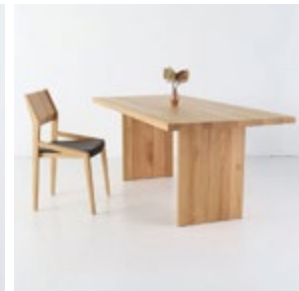

Dining table SM038

H 76 cm/W 90 -100 cm//L 140-240 cm

Wood Type: Oak

Base colour: Natural

Finish: Oil

Options: Colour/Varnish

Edges: Straight/Rounded/ Beveled

Tabletop thickness: 4 cm

**Rustic look,
massive form,
solid workmanship.**