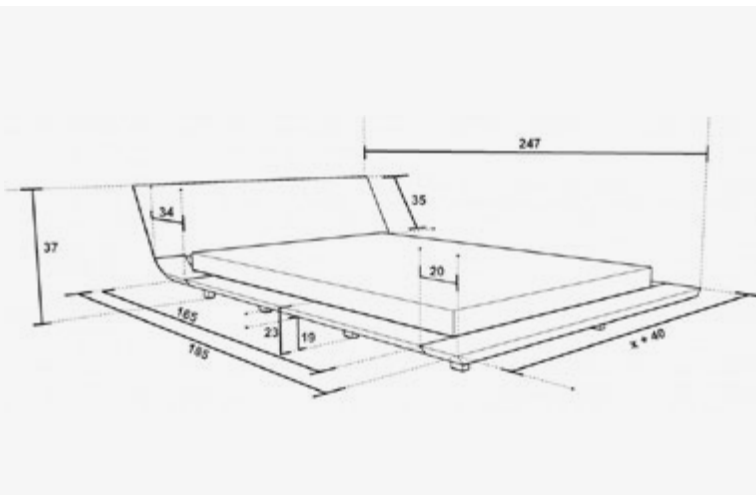

Wood bed - light form, solid and stylish.

Wooden bed DQ003

H 86 cm/L 217 cm/W 120-200 cm

Wood Type: Oak

Base colour: Natural

Finish: Oil

Options: Colour/Varnish/Wood/ Bedding Container

Made of oak wood, natural oil finish.