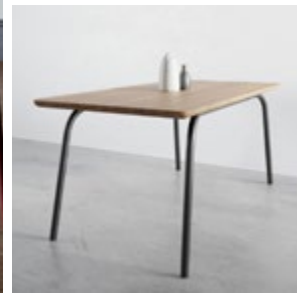

Wood Type: Oak

Base colour: Natural

Finish: Oil

Options: Colour/Varnish

Edges: Straight/Rounded/ Beveled

Tabletop thickness: 4 cm

Modern form, minimal look.

Colors of wood: