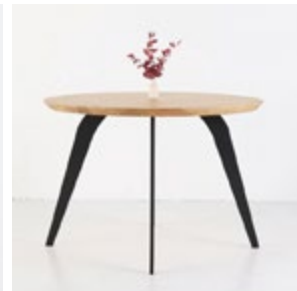

Round table SM047

H 76 cm/W 110/120/130/140 cm

Wood Type: Oak
Base colour: Natural
Finish: Oil
Options: Colour/Varnish
Edges: Straight/Rounded/ Beveled
Tabletop thickness: 4 cm

Modern form, minimal look.