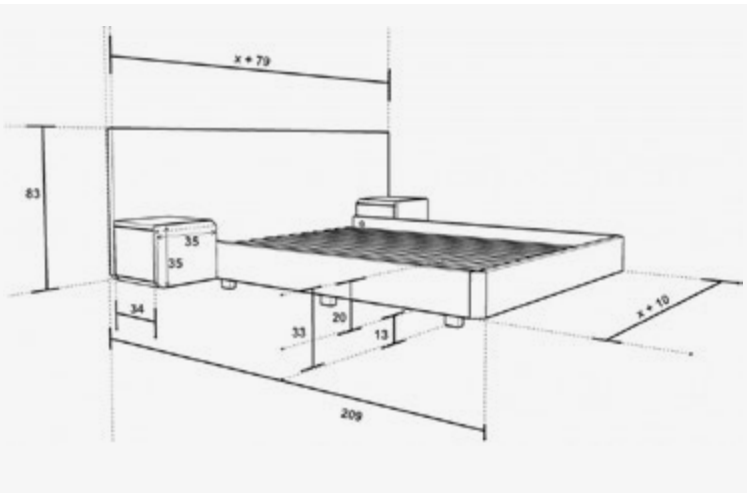

**Solid craftsmanship,
oak headboard
and bedside tables.**