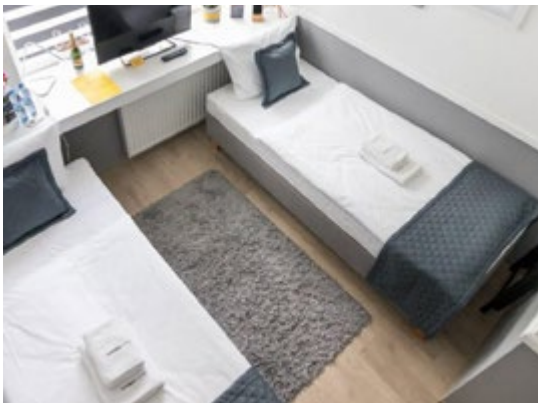

# Boxspringbed AN001

L 200 cm/W 80-200 cm

Boxspringbed offers a special sleeping comfort. The best solution for hotels.